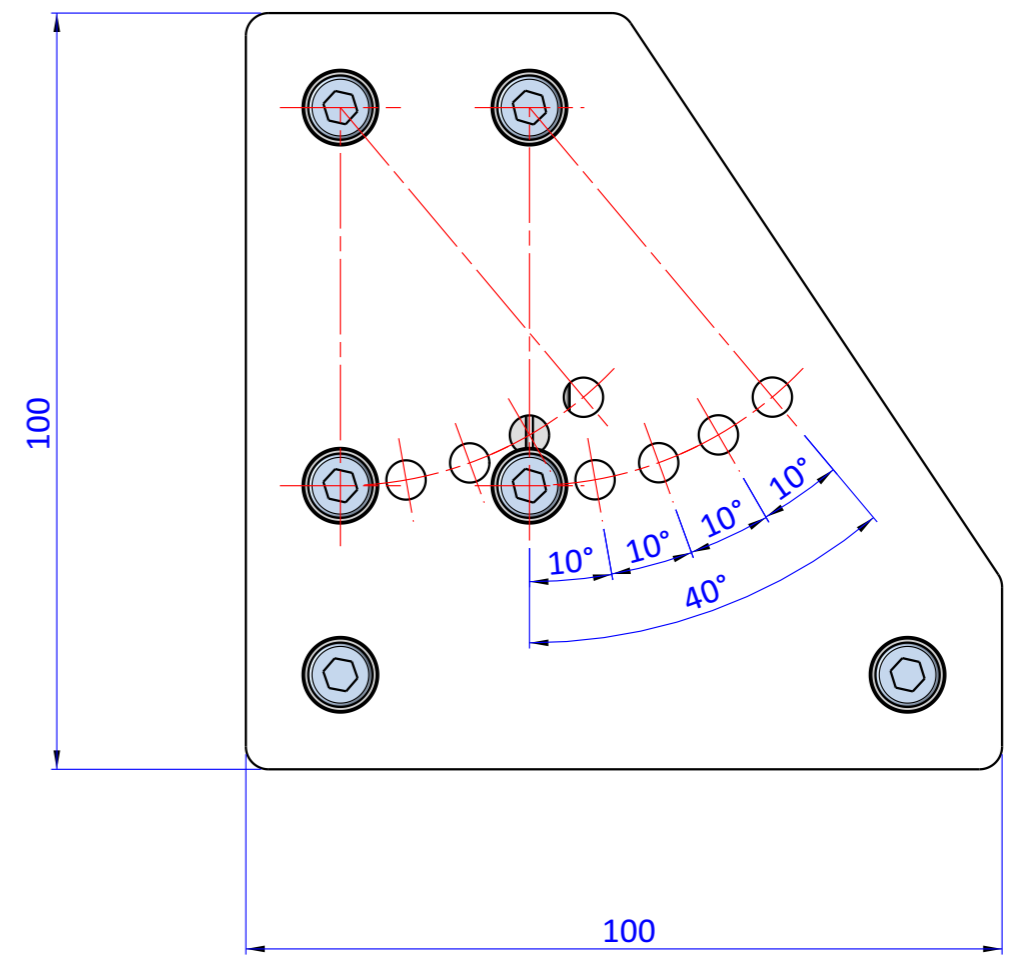

THE PROPERTY OF THE DRAWING IS ESTABLISHED BY LAW. IT IS FORBIDDEN TO PRODUCE OR SHOW IT TO THIRD PART. WITHOUT A WRITTEN AGREEMENT.

Item	Name	Q.ty
1	CA.GWP.5.50	2
2	CA.GWP.5.75	1
3	EVB.100.X	1
4	R.5	6
5	V.TCE5x12	6

Format A3
UNI 936-76

 FPS FPSERVICES AUTOMATION		DESIGNED FROM FPS Automation		REVIEW A	
		DATE -	WEIGHT 0,291kg		
GENERAL TOLERANCE UNI - ISO 2768 CLASSE f	DESCRIPTION CA.EVB.100.X		CODE CA.EVB.100.X		